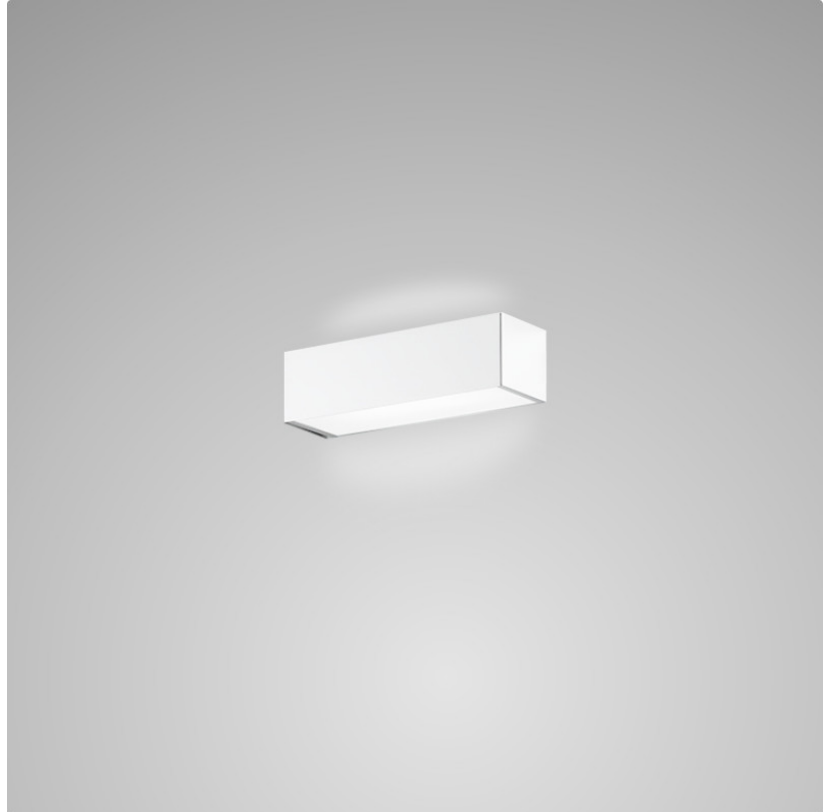

TOY SURFACE

D83281-WHI

GENERAL

Series: Toy _____

Brand: Panzeri _____

Division: Design _____

Mounting Type: Surface _____

Mounting Location: Wall _____

PHYSICAL

Shape: Rectangle _____

Length (mm): 250 _____

Length (in): 9 ¹³/₁₆ _____

Height (mm): 70 _____

Height (in): 2 ³/₄ _____

Extension (mm): 85 _____

Extension (in): 3 ³/₈ _____

Light Distribution: Direct / Indirect _____

Weight (kg): 0.82 _____

Weight (lbs): 1.8 _____

Diffuser: Frost White Glass _____

Fixture Material: Metal _____

ELECTRICAL

Lamp Type: LED _____

Input Wattage (W): 13 _____

Total Output Wattage (W): 12 _____

Driver Included: Yes _____

Driver Type: Integral LED driver, 700mA (Dimming and 277V options available with remote driver sold separately) _____

LED

Color Temperature (°K): 3000 _____

Max. Delivered Lumen (lm): 938 _____

Nominal Lumen (lm): 2 x 730lm _____

CRI: >80 CRI _____

OPTICAL

RATINGS AND CERTIFICATIONS

Certified By: CSA Certified to UL and CSA Standards _____

IP rating: IP20 _____